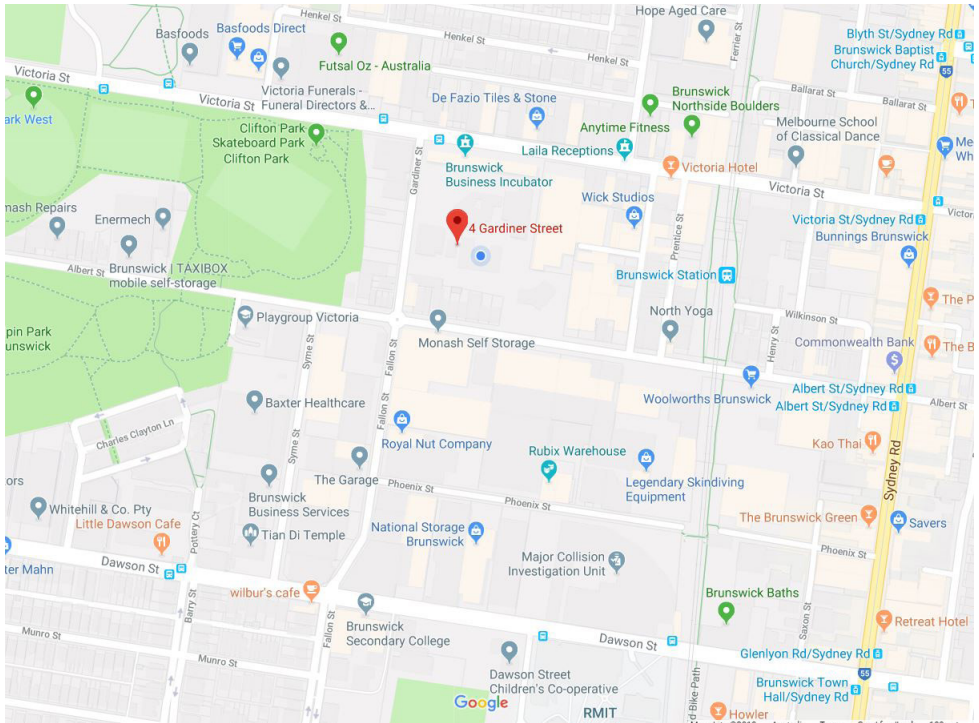

Foundation House

The Victorian Foundation for Survivors of Torture Inc.

HOW TO GET TO FOUNDATION HOUSE BRUNSWICK OFFICE

4 Gardiner Street, Brunswick, VIC 3056

T: 03 9389 8900 | F: 03 9277 7871

E: info@foundationhouse.org.au

TRAIN Upfield line to Brunswick Railway Station.

TRAM Number 19 (Coburg) tram to Stop Number 23.

BUS Route 506 Moonee Ponds - Westgarth Railway Station to Dawson Street.

Route 508 Moonee Ponds - Alphington to Victoria Street.

Route 509 West Brunswick- Sydney Road to Hope Street.

CAR Parking is available on site.