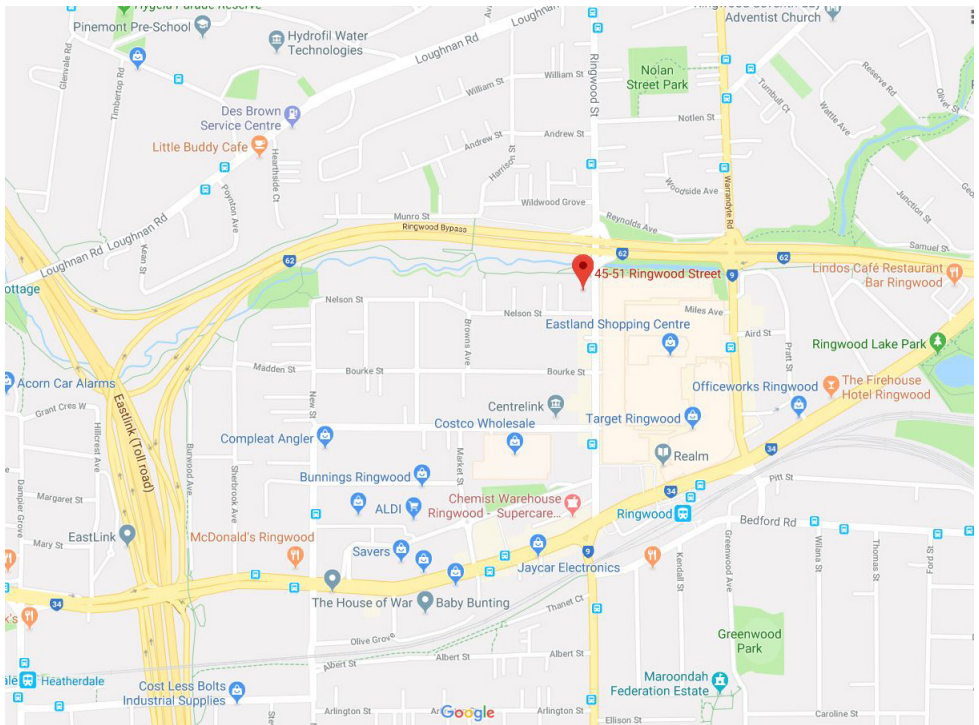

Foundation House

The Victorian Foundation for Survivors of Torture Inc.

HOW TO GET TO FOUNDATION HOUSE RINGWOOD OFFICE

Suite 5, 45-51 Ringwood Street, Ringwood, VIC 3134

T: 03 9389 8700 | F: 03 9277 7871

E: info@foundationhouse.org.au

TRAIN Lilydale line or Belgrave line train to Ringwood Railway Station.

BUS Many buses stop at Ringwood Railway Station:
Routes 270 (Box Hill) and **271** (Box Hill); **364** (Warrandyte); **670** (Lilydale); **679** (Chirnside Park Shopping Centre); **901** (Frankston).

CAR Parking is available at Eastland Shopping Centre (free parking for up to three hours).