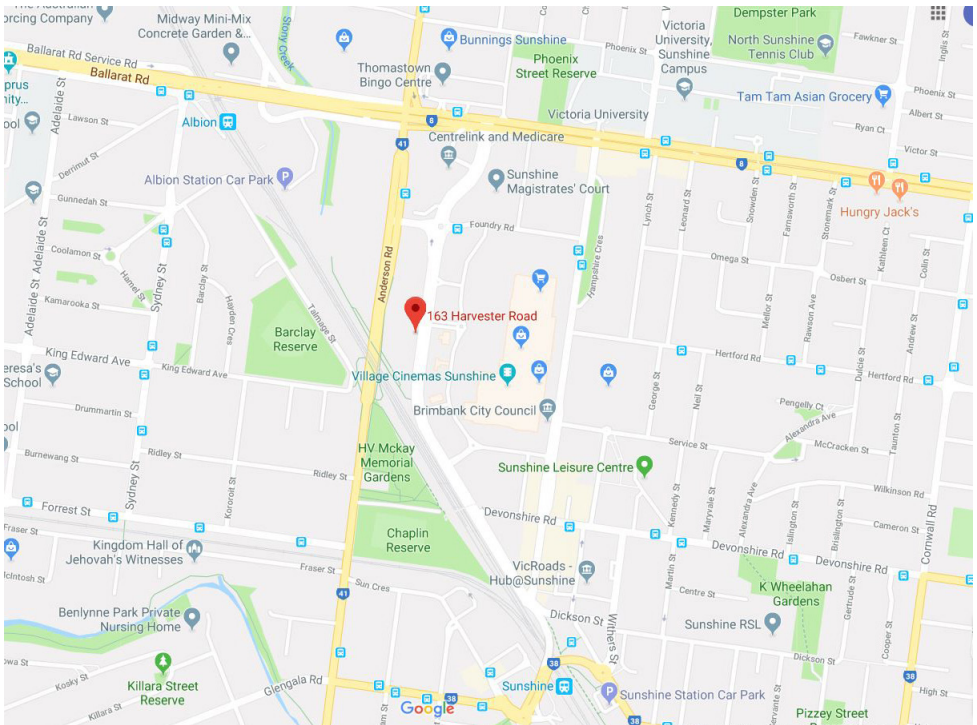

Foundation House

The Victorian Foundation for Survivors of Torture Inc.

HOW TO GET TO FOUNDATION HOUSE SUNSHINE OFFICE

163 Harvester Road, Sunshine, VIC 3020

T: 03 9389 8777 | F: 03 9277 7871

E: info@foundationhouse.org.au

TRAIN Sunbury line to Sunshine Railway Station.

BUS **Route 220** (Sunshine - City - Gardenvale) to the corner of Harvester Road and Foundry Road. **Routes 219** (Gardenvale), **400** (Laverton Station), **410** (Footscray) and **471** (Williamstown) all stop at Sunshine Railway Station.

CAR Parking is available on site.